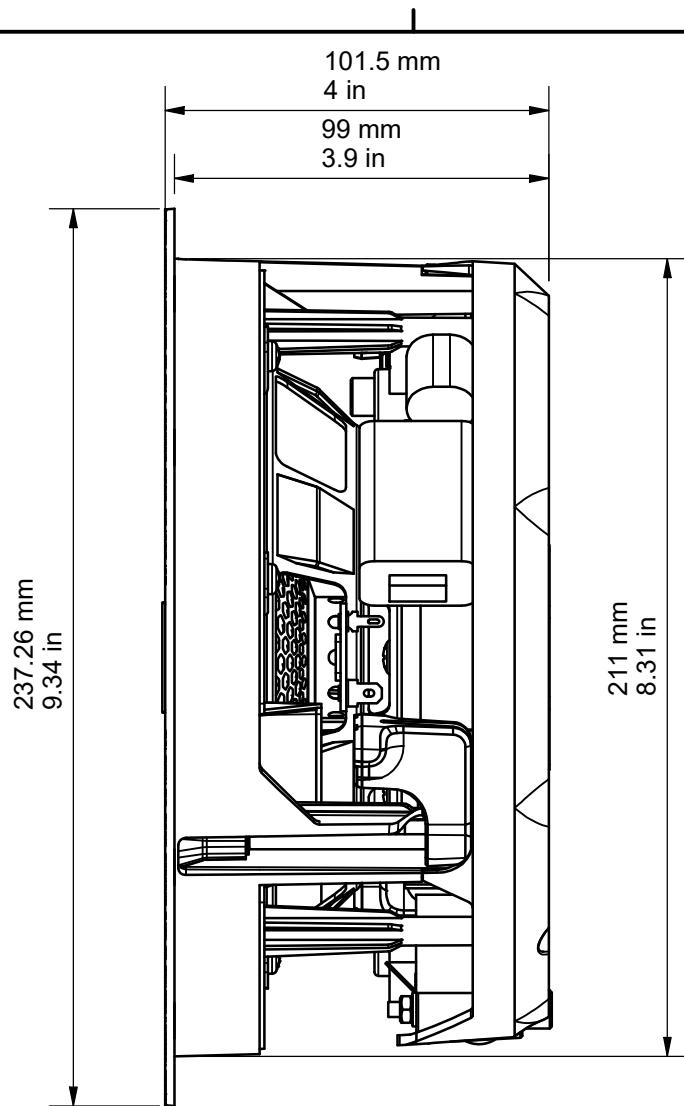

Ø237.26 mm  
Ø9.34 in

101.5 mm  
4 in  
99 mm  
3.9 in

237.26 mm  
9.34 in

211 mm  
8.31 in

GRILLE ON

242 mm  
9.53 in

103.95 mm  
4.09 in

20,00

DRAWING FOR REFERENCE ONLY

C2M-T2X

RANGE: CREATOR SERIES

© COPYRIGHT MONITOR AUDIO

23/11/2022