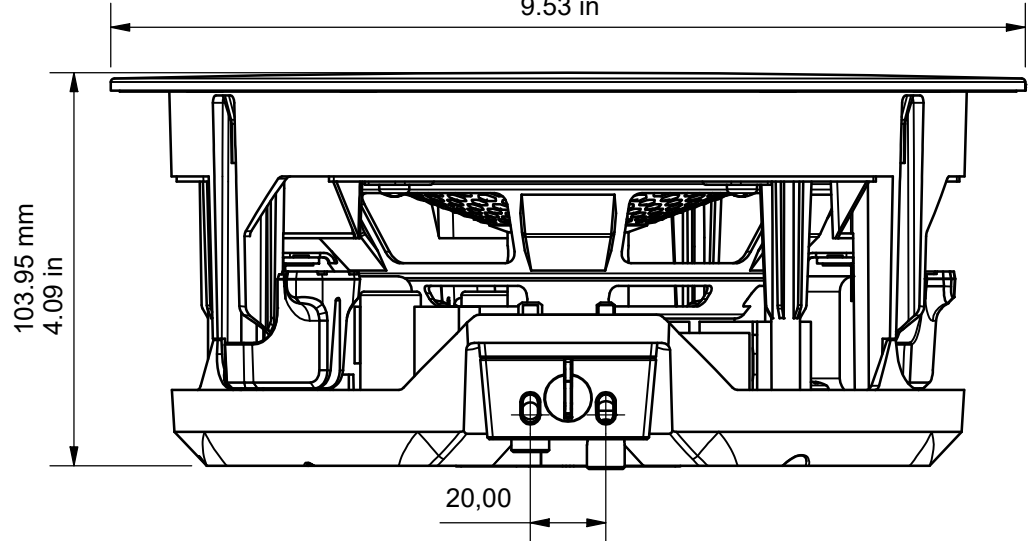

Ø237.26 mm  
Ø9.34 in

101.5 mm  
4 in  
99 mm  
3.9 in

237.26 mm  
9.34 in

211 mm  
8.31 in

GRILLE ON

242 mm  
9.53 in

103.95 mm  
4.09 in

20,00

DRAWING FOR REFERENCE ONLY

C2M-T2X

RANGE: CREATOR SERIES

© COPYRIGHT MONITOR AUDIO

23/11/2022