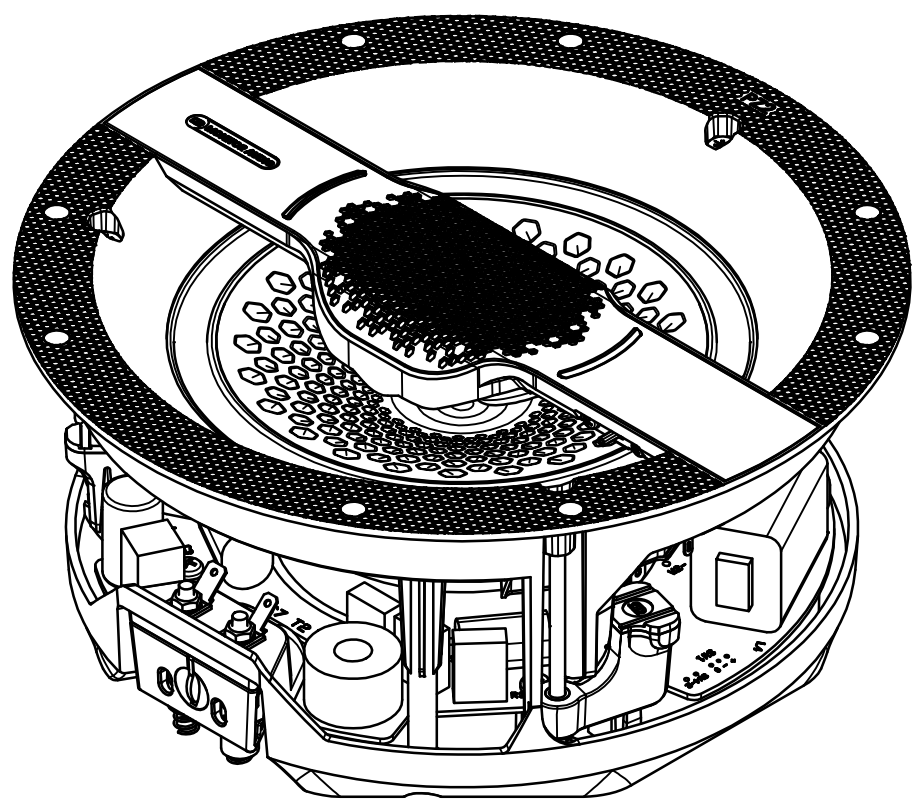

Ø237.26 mm  
Ø9.34 in

101.5 mm  
4 in  
99 mm  
3.9 in

237.26 mm  
9.34 in

211 mm  
8.31 in

GRILLE ON

242 mm  
9.53 in

103.95 mm  
4.09 in

20,00

DRAWING FOR REFERENCE ONLY

C2M-T2X

RANGE: CREATOR SERIES

© COPYRIGHT MONITOR AUDIO

23/11/2022